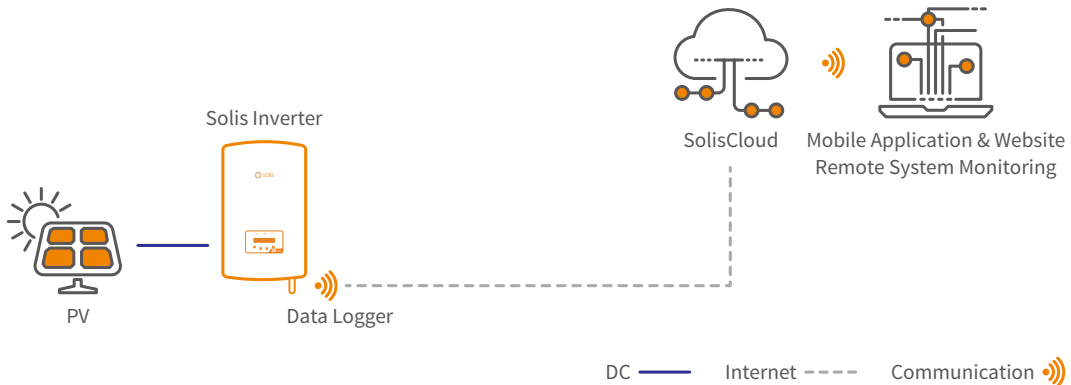

### Remote and Intelligent Control at Your Fingertips

SolisCloud is the new generation of intelligent PV system monitoring. This new monitoring platform will empower you like never before. You will have full control of your system whenever and wherever you are. Remotely manage, troubleshoot, measure performance or even shut down your PV system for ultimate control.

Simplify your operations and maintenance with the ability to visualize all your installations with real-time, actionable data. The SolisCloud intelligent alarm system gives resolution recommendations and the ability to troubleshoot system faults. Understand the health of all of your systems with in-depth analytics, live battery and inverter performance flow data and remote IV curve scanning. Complete control coupled with actionable data helps you to ensure systems are always on and performing as expected.

## Remote Control & Capability

- Remotely update firmware or troubleshoot, potentially saving a site truck roll.
- Remote shut off increases safety if the system is having a critical error.
- Control battery reserve for inclement weather or planned power outage , set time of use (TOU) charge and discharge to offset rates, as well as export power control.

## Multiple Site Management

- Manage multiple types of systems across commercial, residential and utility scale plants.
- Enable teams with unique access permissions.