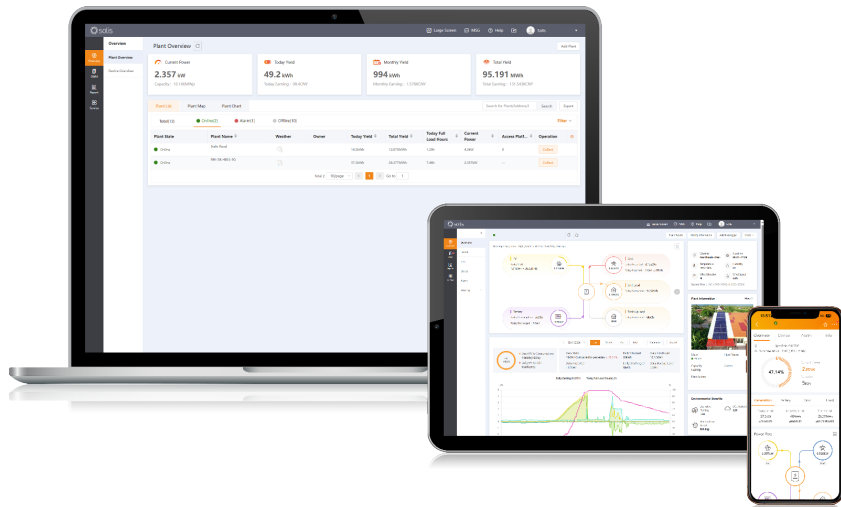

### Remote and Intelligent Control at Your Fingertips

SolisCloud is the new generation of intelligent PV system monitoring. This new monitoring platform will empower you like never before. You will have full control of your system whenever and wherever you are. Remotely manage, troubleshoot, measure performance or even shut down your PV system for ultimate control.

Simplify your operations and maintenance with the ability to visualize all your installations with real-time, actionable data. The SolisCloud intelligent alarm system gives resolution recommendations and the ability to troubleshoot system faults. Understand the health of all of your systems with in-depth analytics, live battery and inverter performance flow data and remote IV curve scanning. Complete control coupled with actionable data helps you to ensure systems are always on and performing as expected.

## Streamlined Operations & Maintenance

- System managers are notified of potential issues and resolution measures to limit downtime.
- Intelligent and granular string-level monitoring to maximize performance.